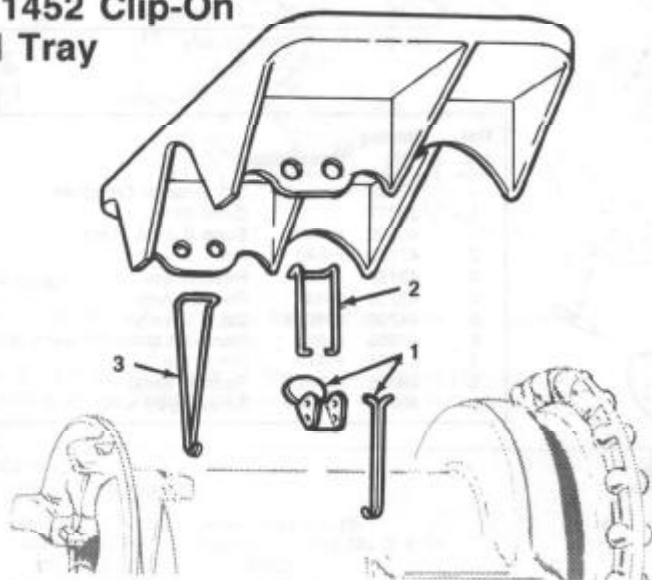

No. 331 Oil Pan Support Tray — 97250 (300A Power Drive)

**No. 1452 Clip-On
Tool Tray**

Ref. No.	Catalog No.	Description
1	45535	Hook & Lever Assembly
2	45540	Top Hook
3	45545	Side Hook