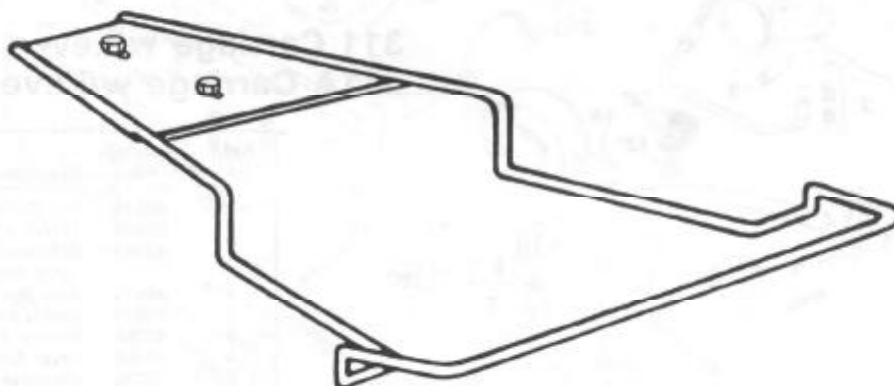

No. 331 Oil Pan Support Tray — 97250 (300A Power Drive)

**No. 1452 Clip-On
Tool Tray**

Ref. No.	Catalog No.	Description
1	45535	Hook & Lever Assembly
2	45540	Top Hook
3	45545	Side Hook