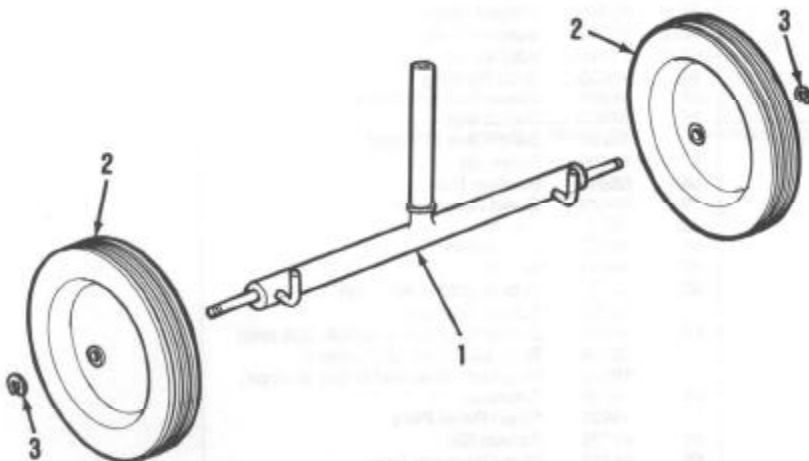

NOTE: Order parts by Catalog Number only.  
DO NOT order by Reference Number.

**309 Oil Spout (300A Power Drive)**

Ref. No.	Catalog No.	Description
—	97090	309 Oil Spout
1	97110	Spout Bracket Assembly
2	97095	Oil Spout
3	41690	Handle
4	41715	Spout Washer
5	97100	Handle Adapter
6	97195	Hose
7	97105	Hose Adapter

**330 Oil Pan (300A Power Drive)**

Ref. No.	Catalog No.	Description
—	97245	330 Oil Pan and Chip Tray
1	96925	Chip Pan Assembly
2	96935	Tubing
3	19946	Tubing (Europe)
4	96930	Union
5	41705	Coupling
6	41780	Washer
7	96920	Oil Pan Assembly
8	96905	Gasket
9	41765	Strainer
10	40640	Hex Jam Nut
—	41790	Washer
—	26846	Bolt (Europe) Not Shown
—	19936	Valve (Europe) Not Shown

**No. 32 Transporter**

Ref. No.	Catalog No.	Description
1	42590	Axle & Support Tube Assembly
2	42585	Wheel (2)
3	42580	Retaining Ring (2)