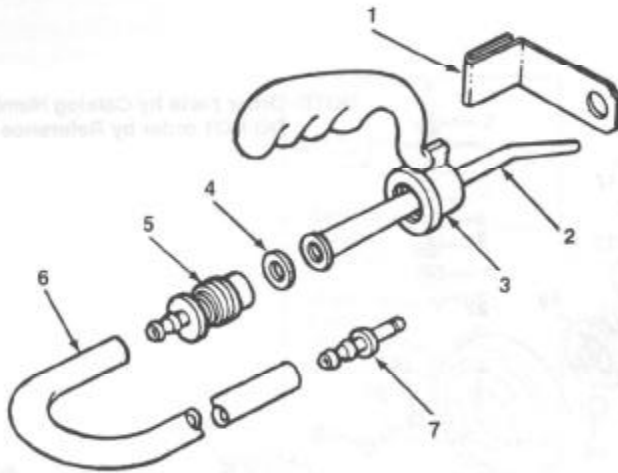

NOTE: Order parts by Catalog Number only.  
DO NOT order by Reference Number.

**309 Oil Spout (300A Power Drive)**

Ref. No.	Catalog No.	Description
—	97090	309 Oil Spout
1	97110	Spout Bracket Assembly
2	97095	Oil Spout
3	41690	Handle
4	41715	Spout Washer
5	97100	Handle Adapter
6	97195	Hose
7	97105	Hose Adapter

**330 Oil Pan (300A Power Drive)**

Ref. No.	Catalog No.	Description
—	97245	330 Oil Pan and Chip Tray
1	96925	Chip Pan Assembly
2	96935	Tubing
3	19946	Tubing (Europe)
4	96930	Union
5	41705	Coupling
6	41780	Washer
7	96920	Oil Pan Assembly
8	96905	Gasket
9	41765	Strainer
10	40640	Hex Jam Nut
—	41790	Washer
—	26846	Bolt (Europe) Not Shown
—	19936	Valve (Europe) Not Shown

**No. 32 Transporter**

Ref. No.	Catalog No.	Description
1	42590	Axle & Support Tube Assembly
2	42585	Wheel (2)
3	42580	Retaining Ring (2)