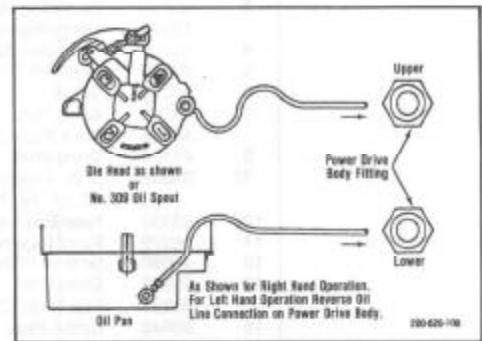

NOTE: Order parts by Catalog Number only.  
DO NOT order by Reference Number.

**309 Oil Spout (300A Power Drive)**

Ref. No.	Catalog No.	Description
—	97090	309 Oil Spout
1	97110	Spout Bracket Assembly
2	97095	Oil Spout
3	41690	Handle
4	41715	Spout Washer
5	97100	Handle Adapter
6	97195	Hose
7	97105	Hose Adapter

**330 Oil Pan (300A Power Drive)**

Ref. No.	Catalog No.	Description
—	97245	330 Oil Pan and Chip Tray
1	96925	Chip Pan Assembly
2	96935	Tubing
3	19946	Tubing (Europe)
4	96930	Union
5	41705	Coupling
6	41780	Washer
7	96920	Oil Pan Assembly
8	96905	Gasket
9	41765	Strainer
10	40640	Hex Jam Nut
—	41790	Washer
—	26846	Bolt (Europe) Not Shown
—	19936	Valve (Europe) Not Shown

**No. 32 Transporter**

Ref. No.	Catalog No.	Description
1	42590	Axle & Support Tube Assembly
2	42585	Wheel (2)
3	42580	Retaining Ring (2)