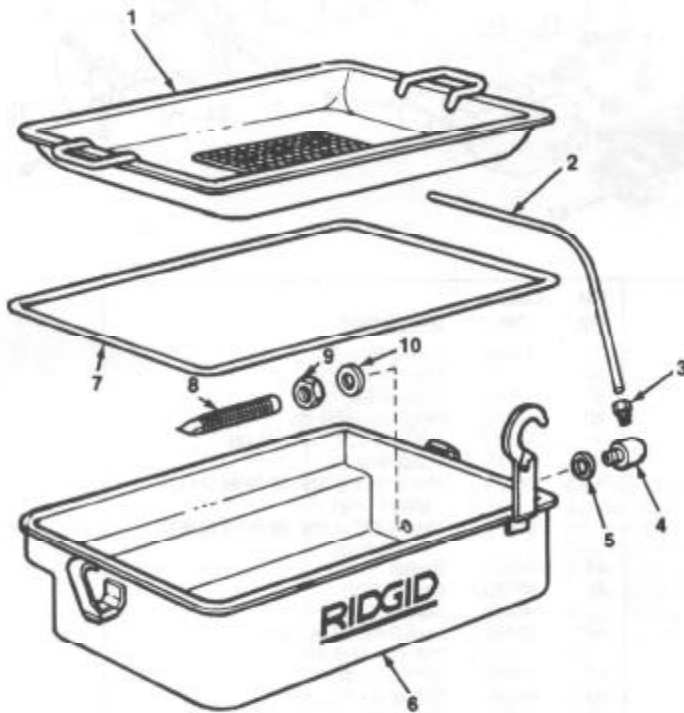

NOTE: Order parts by Catalog Number only.  
DO NOT order by Reference Number.

**309 Oil Spout (300A Power Drive)**

Ref. No.	Catalog No.	Description
—	97090	309 Oil Spout
1	97110	Spout Bracket Assembly
2	97095	Oil Spout
3	41690	Handle
4	41715	Spout Washer
5	97100	Handle Adapter
6	97195	Hose
7	97105	Hose Adapter

**330 Oil Pan (300A Power Drive)**

Ref. No.	Catalog No.	Description
—	97245	330 Oil Pan and Chip Tray
1	96925	Chip Pan Assembly
2	96935	Tubing
3	19946	Tubing (Europe)
4	96930	Union
5	41705	Coupling
6	41780	Washer
7	96920	Oil Pan Assembly
8	96905	Gasket
9	41765	Strainer
10	40640	Hex Jam Nut
—	41790	Washer
—	26846	Bolt (Europe) Not Shown
—	19936	Valve (Europe) Not Shown

**No. 32 Transporter**

Ref. No.	Catalog No.	Description
1	42590	Axle & Support Tube Assembly
2	42585	Wheel (2)
3	42580	Retaining Ring (2)