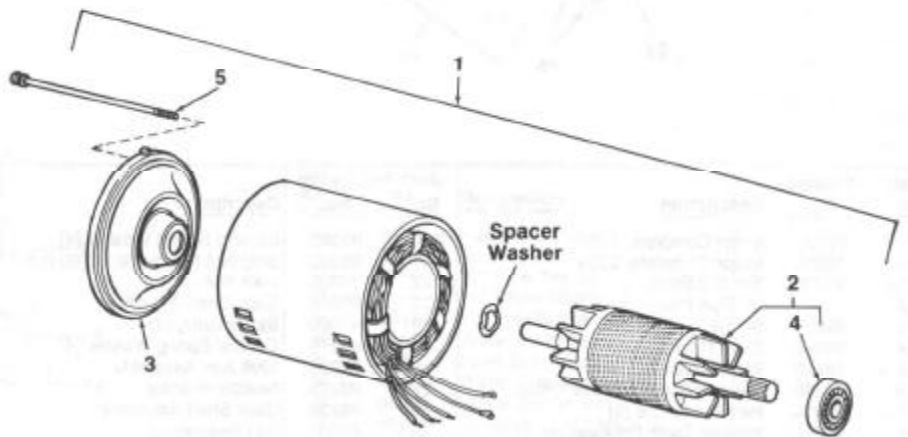

Ref. No.	Catalog No.	Description
1	44170	D-1388-X Motor Assembly
2	43665	D-1504-X Rotor (Incl. E-1497 & Spacing Washers)
3	43670	D-1505-X End Bell (Incl. Bearing & Spacer Washers)
4	44565	E-1497 Ball Bearing
5	46325	E-5607-X Bolt with Washer (4)