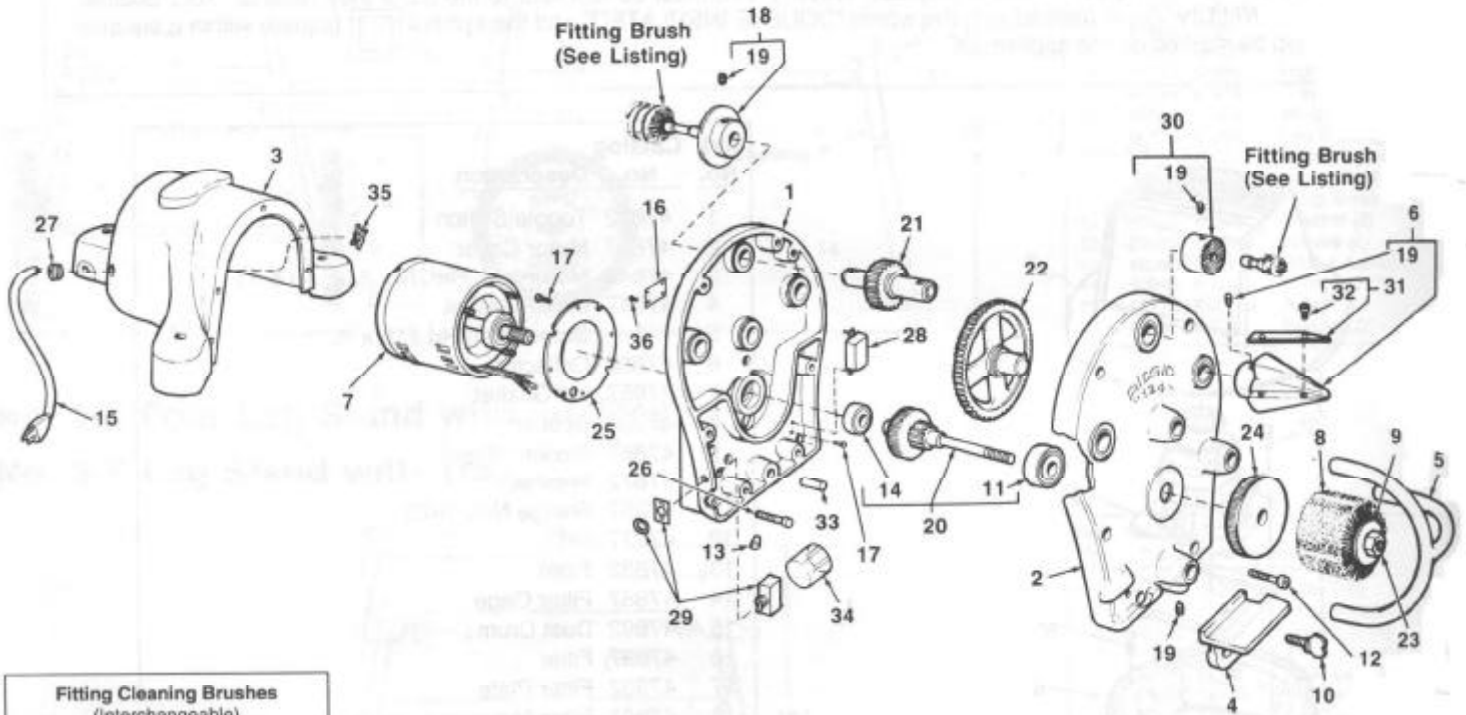

Legs and Tray Assembly No. B-1983-X

NOTE: Order parts by Catalog Number only.
DO NOT order by Reference Number.

Ref. No.	Catalog No.	Description
—	42990	B-1983-X Assembly Complete
1	41240	C-448 Tool Tray
2	43905	D-488-X Tray Support
3	46675	E-868 Bolt (3)
4	44225	E-1094 Nut (3)
5	40930	E-1095 Lock Washer (3)
6	41265	E-1375-X Hinge Pin (3)
7	41270	E-1377 "X" Washer (3)
8	41245	E-1380 Set Screw
9	40945	E-1444-X Link Chain Assembly
10	45325	E-3236-X Front Leg (2)
11	45330	E-3237-X Rear Leg
12	46255	E-5214 Grommet
13	46260	E-5215 Grommet (4)
14	40940	F-532 Grommet (3)

**NOTE: Order parts by Catalog Number only.
DO NOT order by Reference Number.**

Fitting Cleaning Brushes (Interchangeable)		
Catalog No.	Fitting Brush Part No.	Fitting Size
42250	E-5720	1/2"
42255	E-5721	3/4"
42260	E-5722	1"
42265	E-5723	1 1/4"
42270	E-5724	1 1/2"
42275	E-5725	2"
42280	E-5726	2 1/2"
42285	E-5727	3"
42290	E-5728	4"